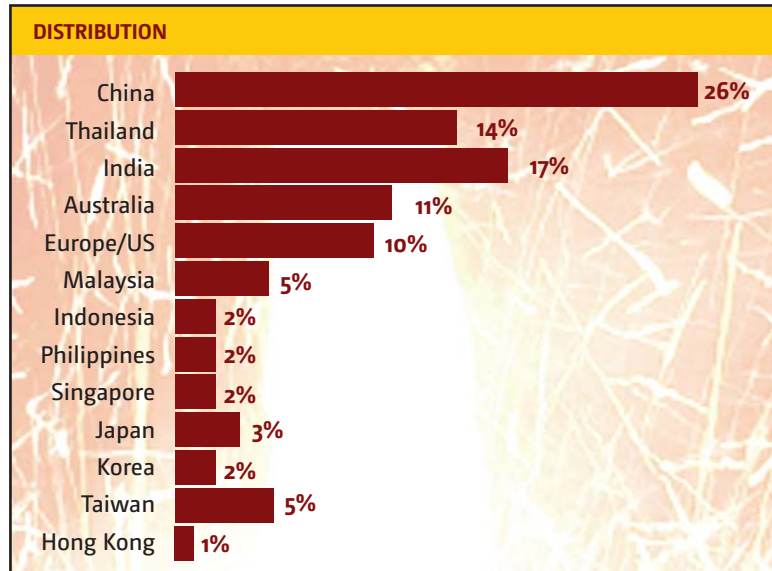

### DIGITAL READERSHIP

**5,731 Registered Electronic Subscribers as at November 2007.**

**Online Digital Edition** is the complete magazine electronically replicated in digital format. Each digital edition includes interactive hyperlinks from every advertisers email and website address directing traffic back instantly to their website or via return email with enquiries.