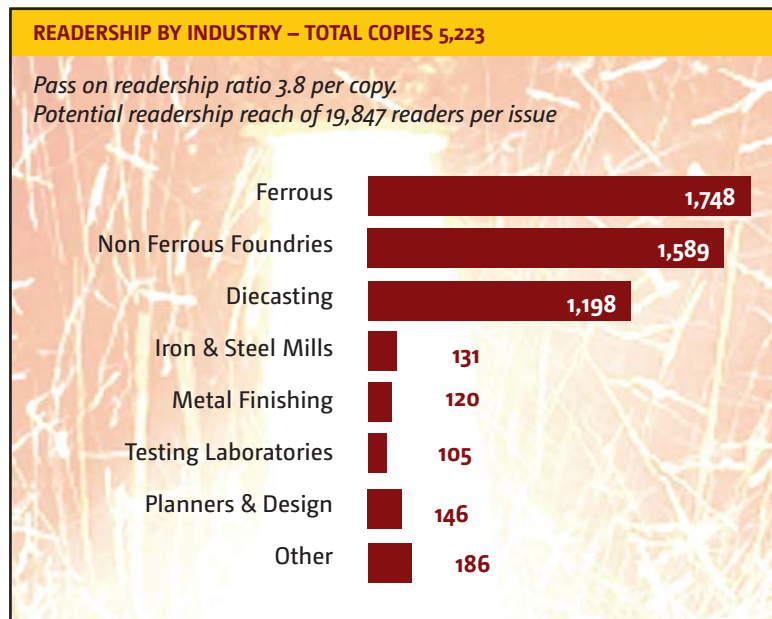

### DIGITAL READERSHIP

**5,731 Registered Electronic Subscribers as at November 2007.**

**Online Digital Edition** is the complete magazine electronically replicated in digital format. Each digital edition includes interactive hyperlinks from every advertisers email and website address directing traffic back instantly to their website or via return email with enquiries.