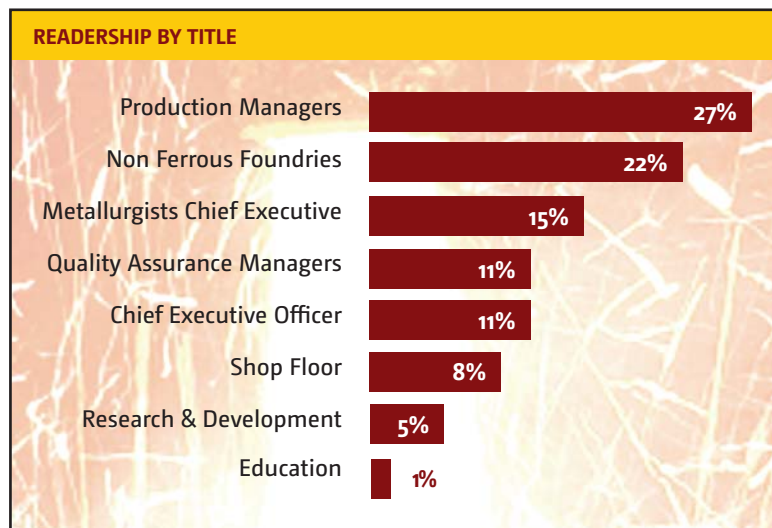

### DIGITAL READERSHIP

**5,731 Registered Electronic Subscribers as at November 2007.**

**Online Digital Edition** is the complete magazine electronically replicated in digital format. Each digital edition includes interactive hyperlinks from every advertisers email and website address directing traffic back instantly to their website or via return email with enquiries.